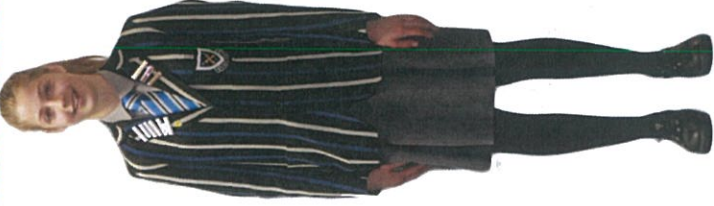

The uniform shop holidays hours will be notified on the website closer to the time.

Prices are subject to change without prior notice.

Girl's Uniform

No. 1 (Formal) Uniform

Item
White long sleeve cotton blouse
Grey Winter Skirt
Southwell Blazer
School Tie
Black Tights
Winter shoes Velcro Juniors, Lace-up Seniors

Summer Uniform—Terms 1 & 4

Item
Grey short sleeve cotton blouse
Grey Cullotte
Southwell Blazer
School Tie
Black McKinlay Safari Sandals

Winter Uniform—Terms 2 & 3

Item
Grey long sleeve cotton blouse
Grey Winter Skirt
Southwell Blazer
School Tie
Southwell Jersey
Black Tights
Winter shoes Velcro Juniors, Lace-up Seniors